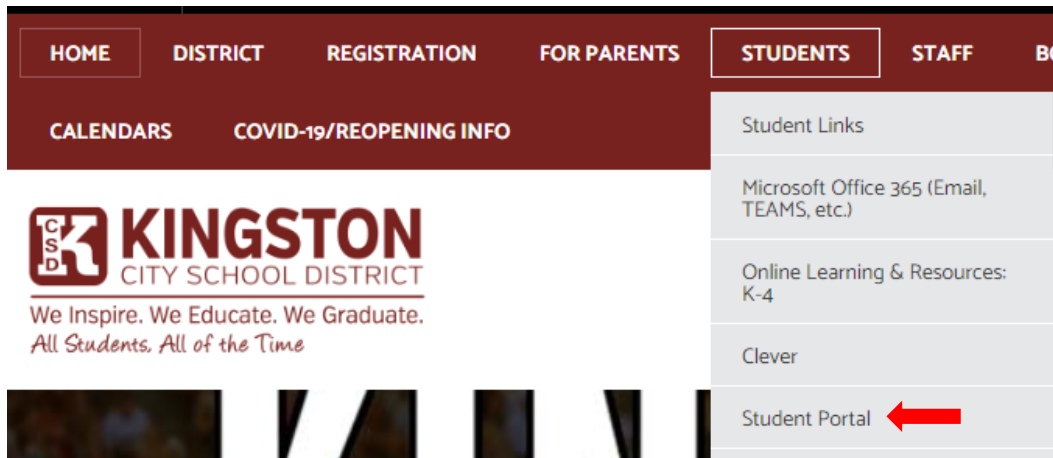

## How Students Access Student Portal

From the KCS D webpage hover over the Students tab at the top of the page and click on Student Portal

If you know your username and password enter it here and click on Login