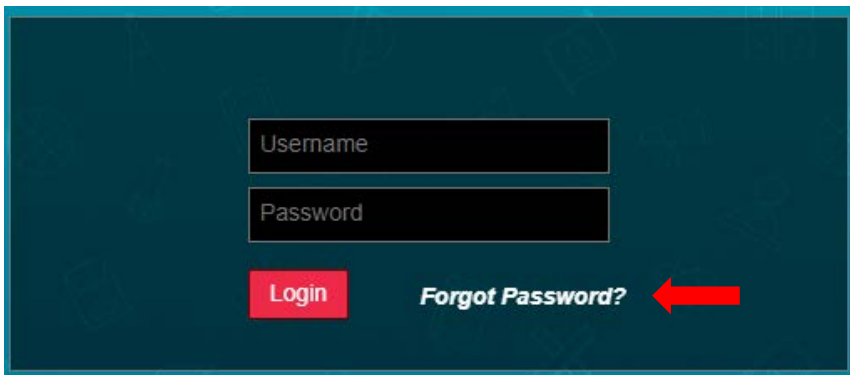

If you know your username and password enter it here and click on Login

If you do not remember your password, click on the Forgot Password link